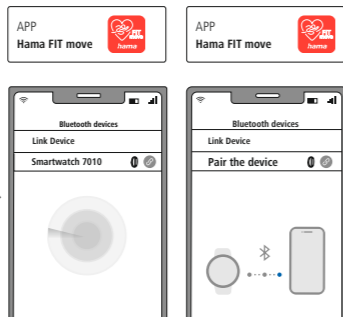

hama

Hama GmbH & Co KG
86652 Monheim / Germany

Service & Support

support.hama.com/00178618

+49 9091 502-0

D GB

support.hama.com

00178618

→ Downloads

<https://support.hama.com/fitness-tracker-info>

<https://support.hama.com/fitness-tracker-info>

The Bluetooth® word mark and logos are registered trademarks owned by the Bluetooth SIG, Inc. and any use of such marks by Hama GmbH & Co KG is under license. Other trademarks and trade names are those of their respective owners.

00178618/08.24