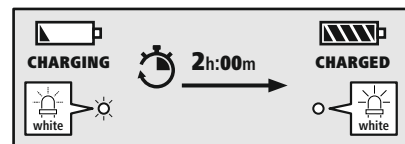

hama

00184184

BLUETOOTH® MONO HEADSET "MyVoice Essential"

ON: ⌚ 2-3s → ☐ „Power on”
OFF: ⌚ 5-6s → ☐ „Power off”