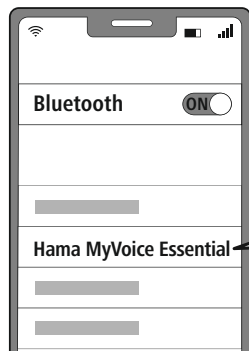

Password

0000

www.hama.com

00184184

→ Downloads

www.hama.com/184184

Service & Support

www.hama.com

+49 9091 502-0

D GB

hama

Hama GmbH & Co KG
86652 Monheim / Germany

*The *Bluetooth*® word mark and logos are registered trademarks owned by the Bluetooth SIG, Inc. and any use of such marks by Hama GmbH & Co KG is under license. Other trademarks and trade names are those of their respective owners.*

00184184/05.24