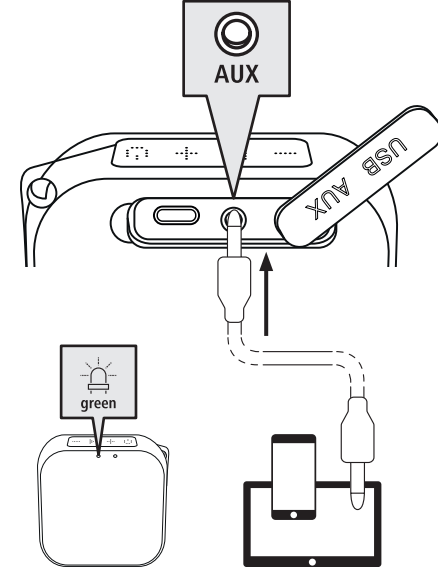

zZz

8min

STAND BY

30min

max. 1m

www.hama.com
00188224
→ Downloads

<https://www.hama.com/00188224>

hama
Hama GmbH & Co KG
86652 Monheim / Germany