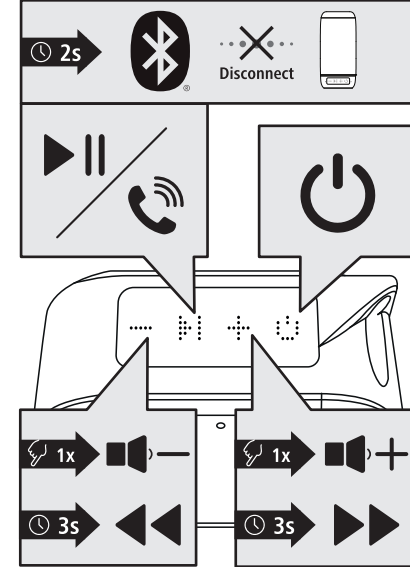

zZz

8min

STAND BY

30min

max. 1m

www.hama.com
00188224
→ Downloads

<https://www.hama.com/00188224>

hama
Hama GmbH & Co KG
86652 Monheim / Germany