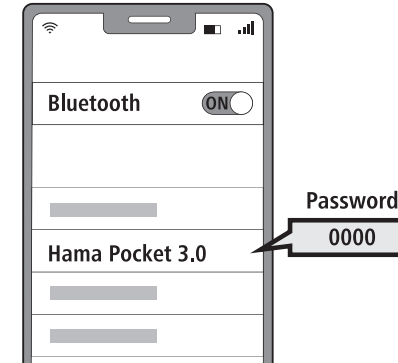

zZz

8min

STAND BY

30min

max. 1m

www.hama.com
00188224
→ Downloads

<https://www.hama.com/00188224>

hama
Hama GmbH & Co KG
86652 Monheim / Germany